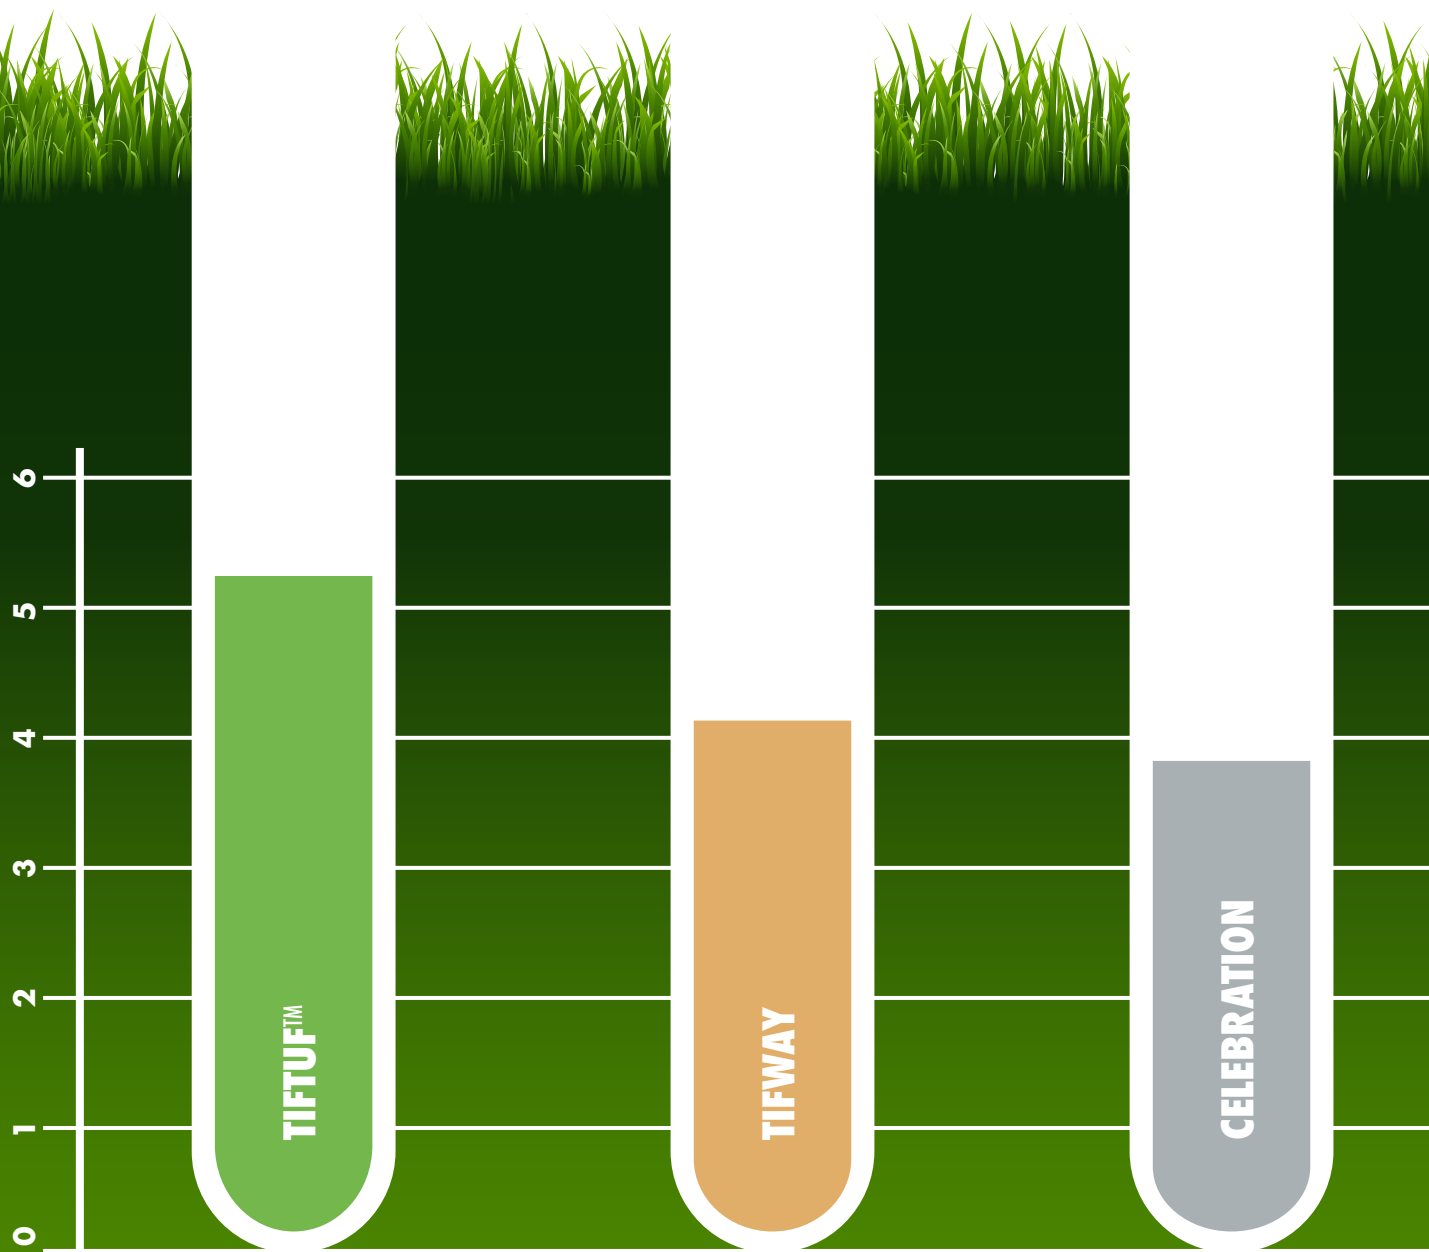

NTEP SPRING GREEN-UP RATINGS

TIFTUF™'s NTEP SPRING GREEN-UP RATING IS

1.1 POINTS HIGHER

THAN OTHER BERMUDAGRASSES TYPICALLY GROWN IN THE SOUTHEAST

GREEN UP RATINGS (1-9; 9=COMPLETELY GREEN)

THE NATIONAL TURFGRASS EVALUATION PROGRAM CONDUCTED A 2014 STUDY,
GROWING VARIOUS TYPES OF BERMUDAGRASS CULTIVARS IN AL, AR, CA, FL, KS, KY, MO, MS, NC AND TX

DATA PROVIDED BY DR. BRIAN SCHWARTZ, ASSOCIATE PROFESSOR, CROP & SOIL DEPT., UNIVERSITY OF GEORGIA, TIFTON CAMPUS