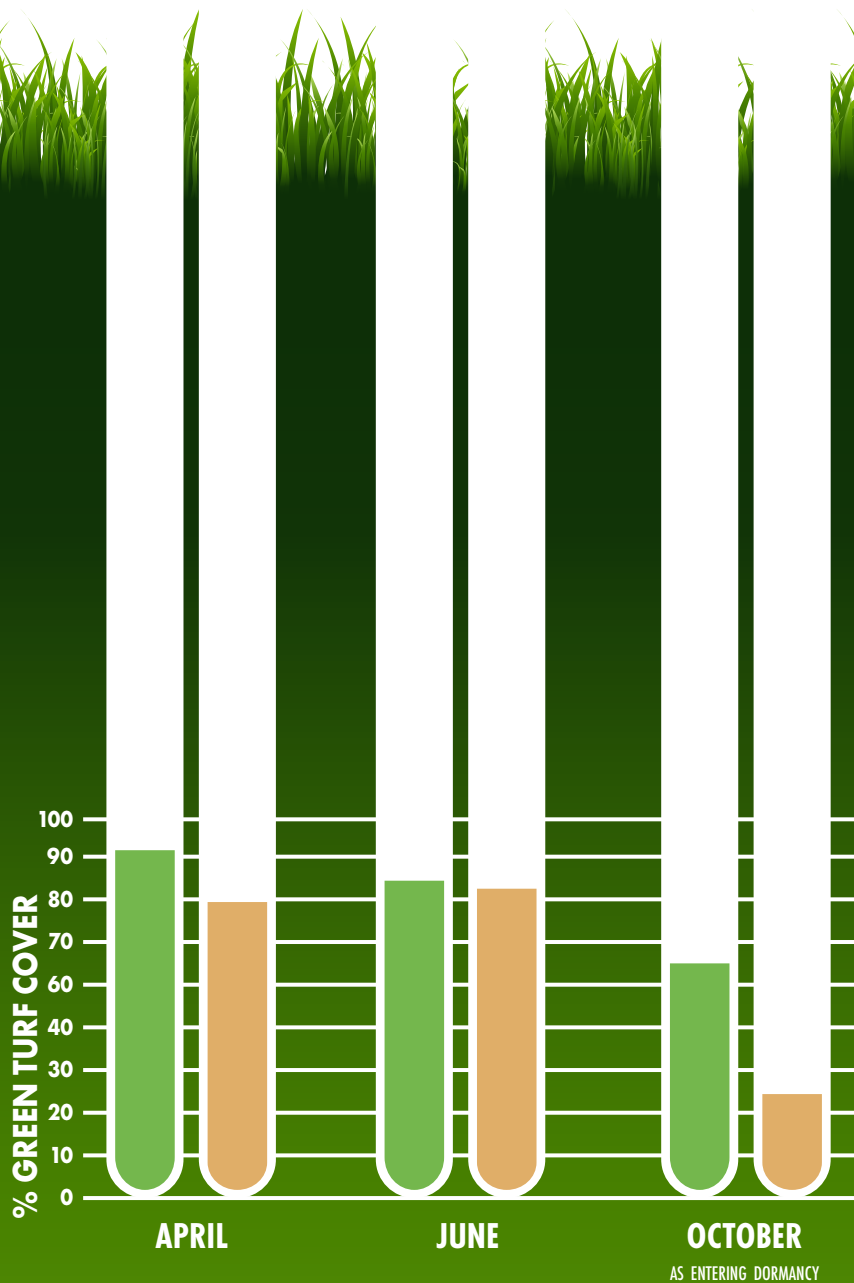

FALL DORMANCY COMPARISONS

WARM SEASON GRASSES GO DORMANT IN THE FALL, BUT TIFTUF™ MAINTAINS BOTH TURF QUALITY AND GREEN COVERAGE INTO LATE FALL (DEPENDING ON YOUR LOCATION)

**IN THE FALL, TIFTUF™ STAYS
38% MORE GREEN
THAN TIFWAY**

**TIFTUF™ MAINTAINS ITS
IMPRESSIVE VISUAL APPEAL
FROM SPRING TO FALL**

TURF COVER

TURF QUALITY

TIFTUF™

TIFWAY